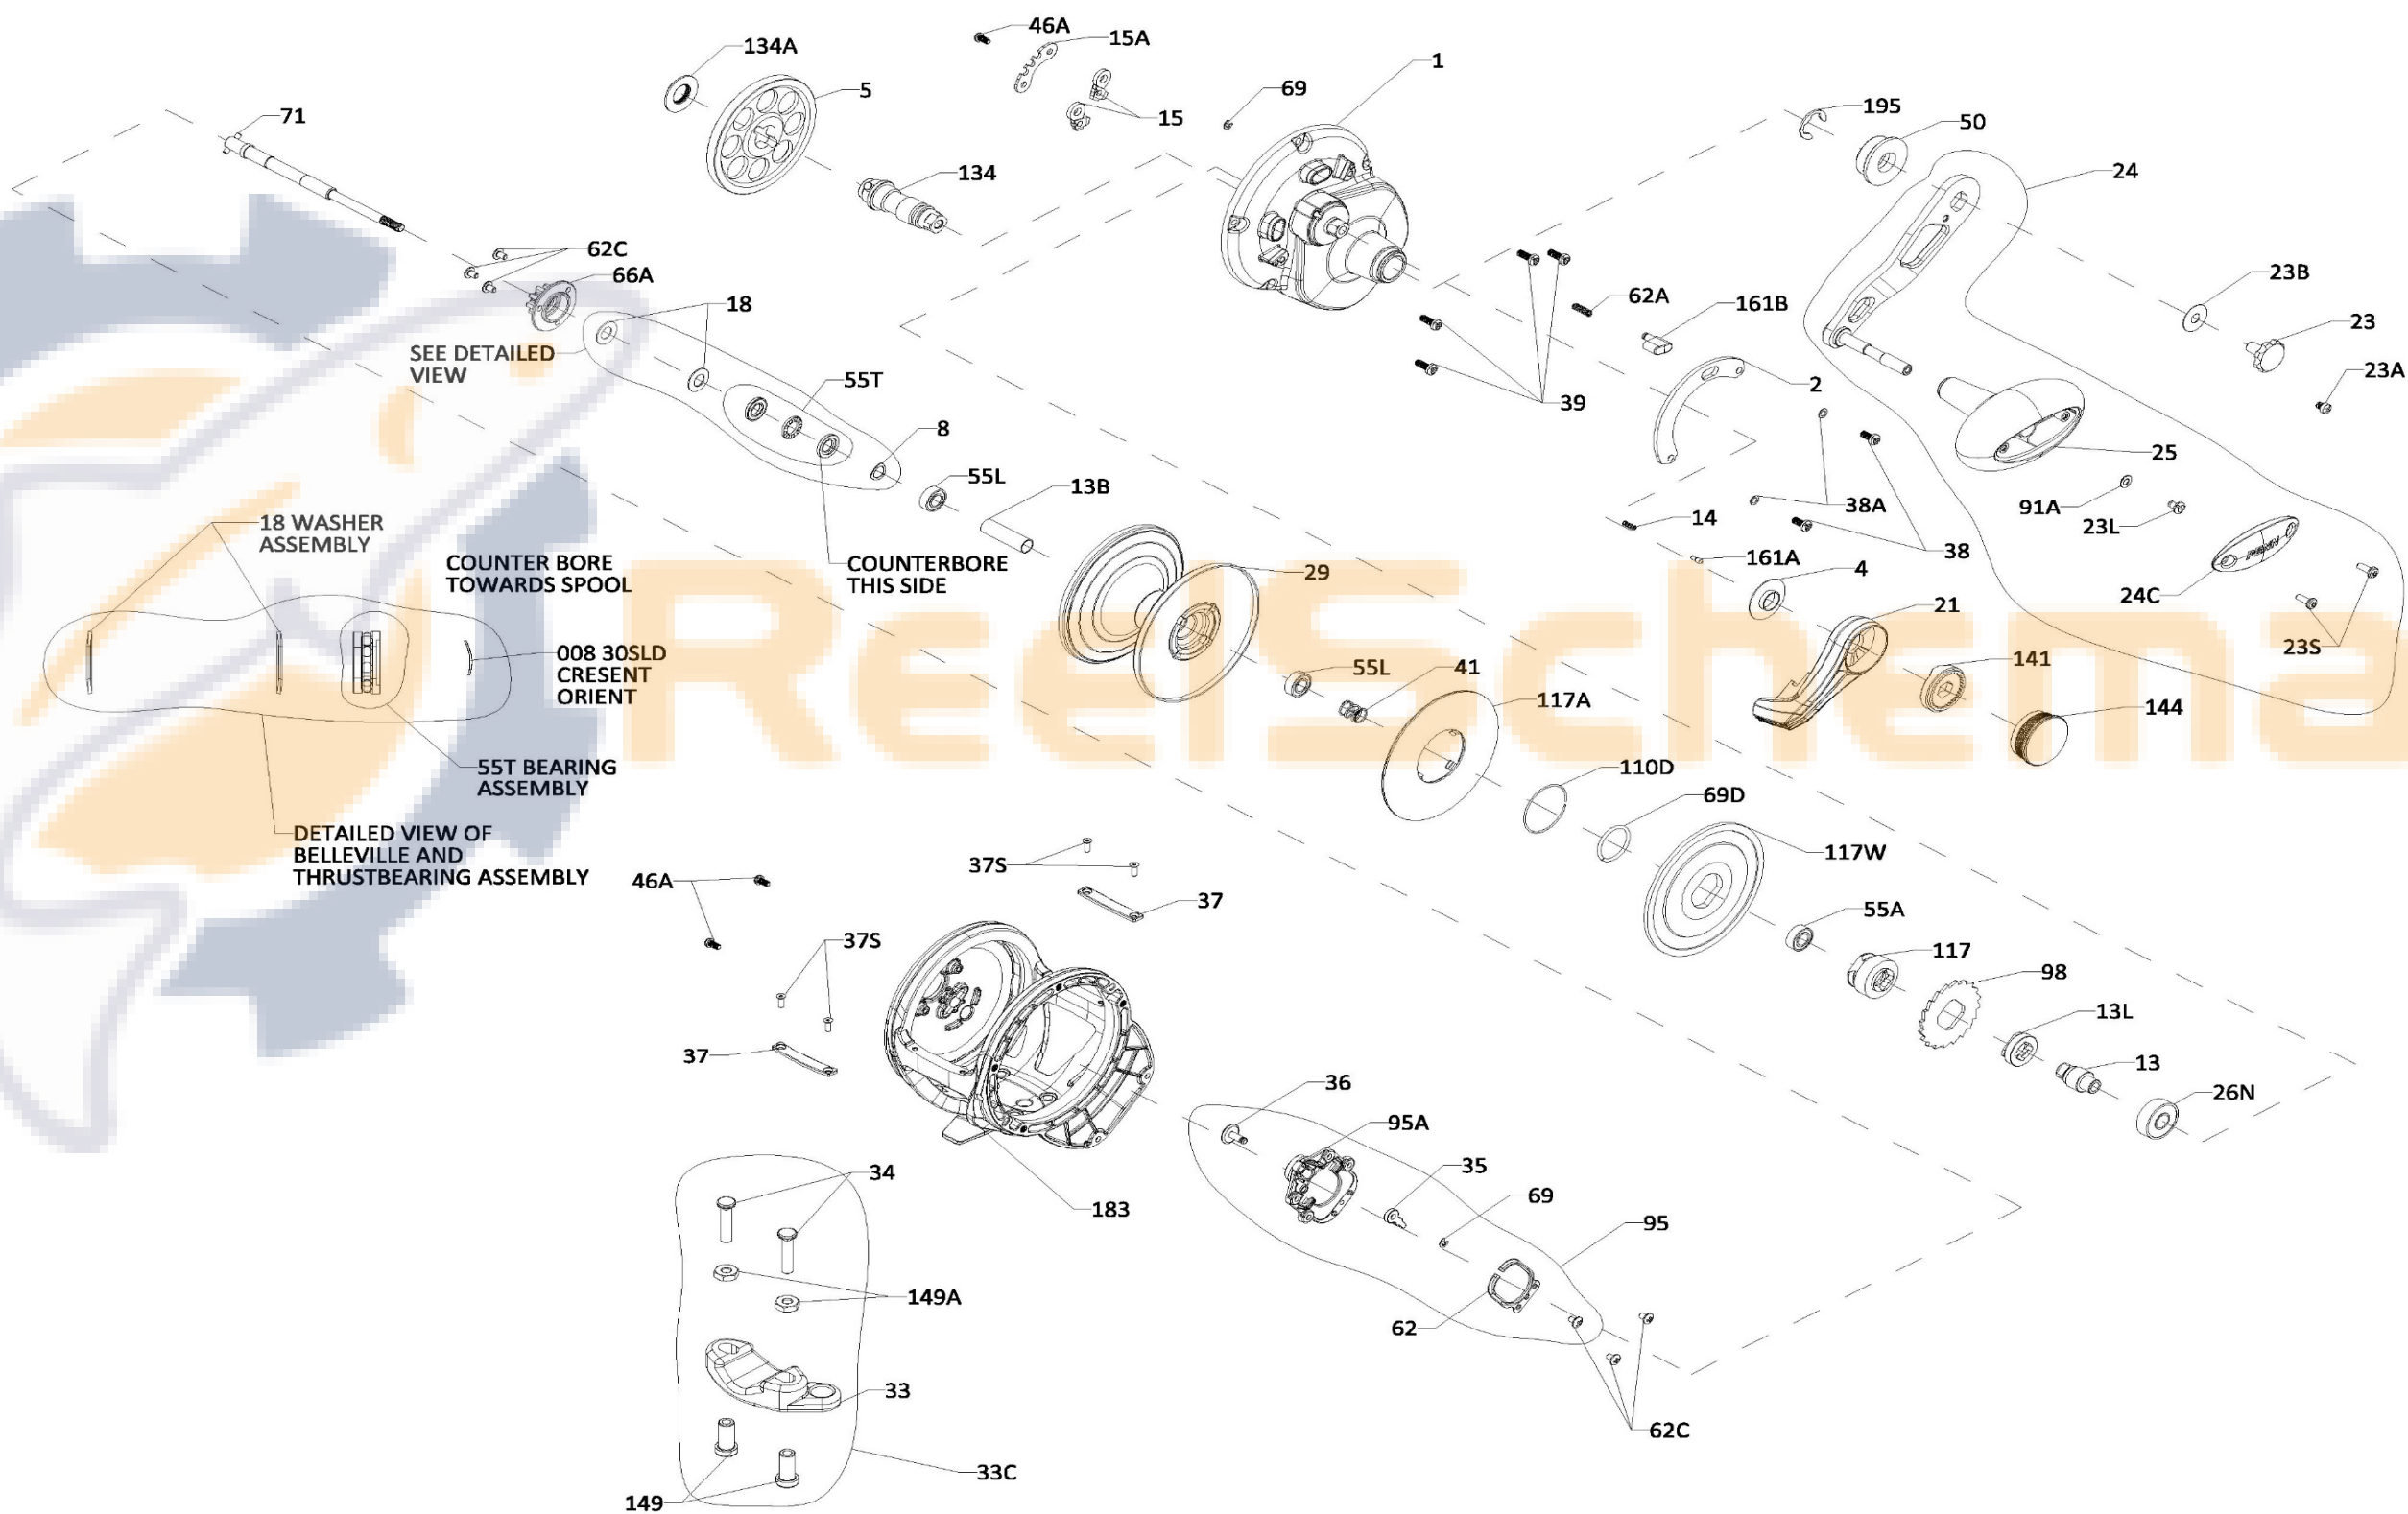

PARTS LIST FOR MODEL
SQUALL II 40NLDHS
REEL PART NO. 1594615

PARTS LIST FOR MODEL
SQUALL II 40NLDHS
REEL PART NO. 1594615

Key No.	Part No.	Penn Style No.	Description Parts List	Key No.	Part No.	Penn Style No.	Description Parts List	Key No.	Part No.	Penn Style No.	Description Parts List
1	1600496	1-SQLII40NLDHS	Right Side Plate	29	1600560	29-SQLII40NLDHS	Spool (GunSmoke/Gold)	69	1188657	69-20	Retainer (2 req)
2	1600550	2-SQLII50LD	Quadrant (GunSmoke)	33	1182754	33-113	Rod Clamp	69D	1265060	69D-FTH15LD	Retaining Ring
4	1264978	4-TRQ15LD2	Lever Washer	33C	1600563	33C-SQLIILD	Rod Clamp Kit	71	1600580	71-SQLII40NLDHS	Spindle
5	1338141	5-FTH40NLDHS	Main Gear	34	1580220	34-FTHIILD2	Screw, Rod Clamp (2 req)	91A	1277514	91A-TRQ40NLD2	Handle Knob Washer
8	1257843	8-30SLD	Spring Washer	35	1188656	35-20	Click Tongue	95	1600583	95-SQLIILD	Click Module Assembly
13	1338145	13-FTH40NLDHS	Pinion	36	1600564	36-SQLIILD	Click Button (GunSmoke)	95A	1580238	95A-FTHIILD2	Click Module Housing
13B	1309869	13B-FTH40NLD2	Spacer Tube	37	1600568	37-SQLII40NLD	Spacer Bar Insert (Gold) (2 req)	98	1265073	98-FTH40NLD2	Ratchet
13L	1338146	13L-FTH40NLD	Spacer	37S	1280734	37S-SQL30VSW	Flat Head Screw (4 req)	110D	1309895	110D-FTH15LD2	Retaining Ring
14	1181406	14-535	Spring	38	1309885	38-FTH15LD	Screw (M3x6.5) (2 req)	117	1600584	117-SQLII30LD	Drive Plate
15	1229374	15-TRQ40	Dog Asm (2 req)	38A	1188649	38A-20	Flat Washer (2 req)	117A	1309899	117A-FTH40NLD2	Drag Washer (Assembly)
15A	1600553	15A-SQLIILD	Anti Rev. Dog Retainer	39	1188638	39-20	Screw (M3x8) (4 req)	117W	1309902	117W-FTH40NLD2	Drag Washer Metal
18	1265001	18-TRQ40NLD2	Spring Washer (2 req)	41	1265056	41-TRQ40NLD2	Drag Disengaging Spring	134	1600585	134-SQLII30LD	Gear Stud
21	1580200	21-FTHII40NLDHS	Drag Lever	46A	1488755	46A-FTHII30LW	Cover Plate Screw (3 req)	134A	1265086	134A-30SLD2	Nut Gear Stud
23	1208117	23-FTH20LW	Handle Screw (GunSmoke)	50	1600574	50-SQLIILD	Shield Guard (GunSmoke)	141	1580246	141-FTHIILD	Cam Follower
23A	1188717	23A-20	Handle Lock Screw (GunSmoke)	55A	1238912	55A-50SLD	Ball Bearing	144	1600586	144-SQLIILD	Preset Knob Assembly (Smoke)
23B	1207784	23B-20	Handle Screw Washer	55L	1286985	55L-20	Ball Bearing (2 req)	149	1184702	149-45	Rod Clamp Nut (2 req)
23L	1191383	23L-750	Screw	55T	1238913	55T-30SLD	Thrust Bearing	149A	1184706	149-200	Hex Nut (2 req)
24	1600556	24-SQLII60LD	Handle Assembly	62	1188664	62-20	Click Spring	161A	1265098	161A-TRQ15LD2	Lever Click Pin
24C	1286717	24C-SQL50LW	Cap- Handle Knob	62A	1236596	62-TRQ40	Spring Click Locator	161B	1265099	161B-TRQ40NLD2	Strike Button
24S	1265021	24S-TRQ40NLD2	Screw (2 req)	62C	1188654	62C-20	Screw (6 req)	183	1600590	183-SQLII40NLDHS	Frame Assembly
25	1286716	25-SQL50	Handle knob	66A	1265059	66A-FTHLD	Click Gear	195	1184955	195-40	Retaining Ring
26N	1182145	26N-25	Bearing								